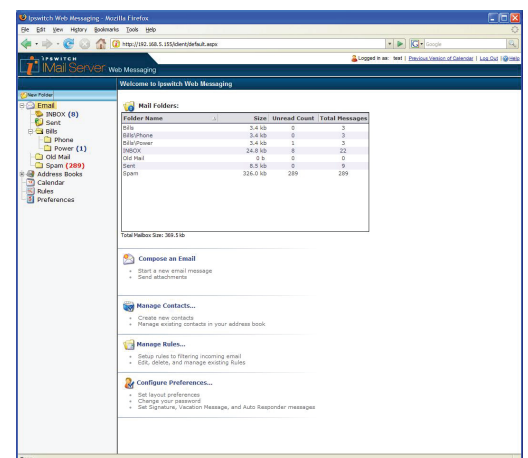

IMail Server Version 11's web messaging allows users to send and receive rich-text messages and features and intuitive user interface.

753 Broad Street, Suite 200
Augusta, Georgia 30901
(706) 312-3535

commtouch®
Real Security. In Real Time.

symantec™

bitdefender
secure your every bit